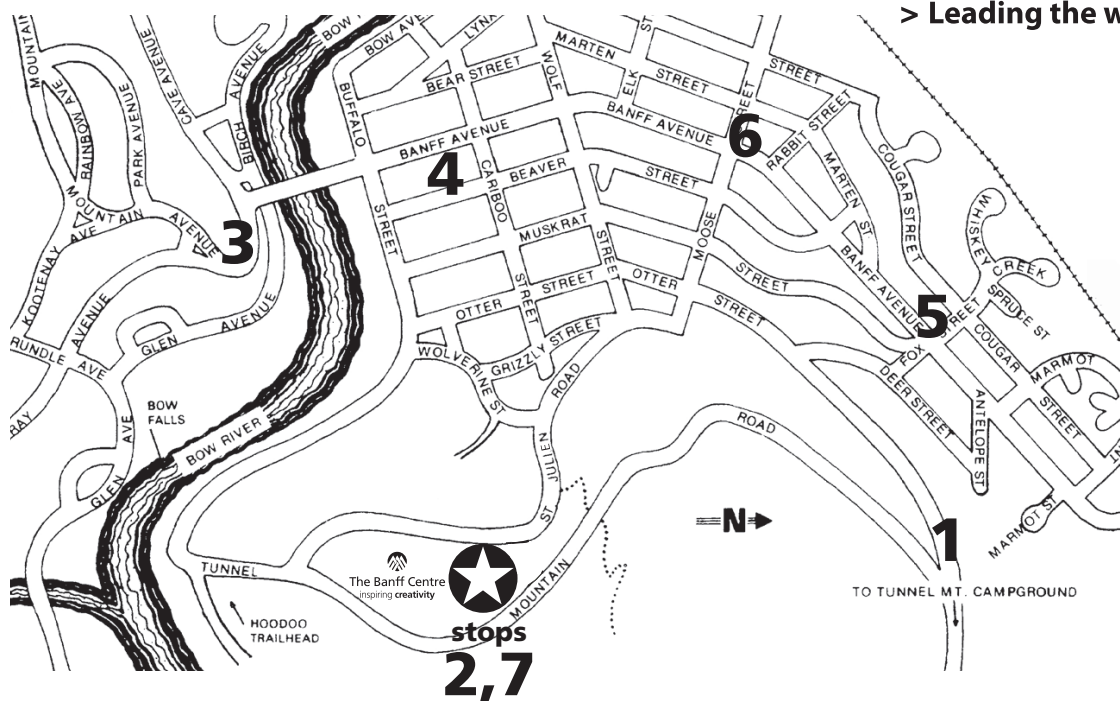

Free Festival Shuttle

The Festival Shuttle is generously donated by Banff OnDemand.

BANFF ONDEMAND
 > Leading the way

FRIDAY, NOVEMBER 4

Pick Up: 19:00 – 20:00
 Drop Off: 22:30 – Close of show

SATURDAY, NOVEMBER 5

Pick Up: 08:00 – 10:00
 Drop Off: 12:00 – 14:00
 Pick Up: 19:00 – 20:00
 Drop Off: 22:30 – Close of show

SUNDAY, NOVEMBER 6

Pick Up: 08:00 – 10:00
 Drop Off: 12:00 – 14:00
 Pick Up: 18:30 – 20:00
 Drop Off: 22:30 – Close of show

PICK UP ROUTE

STOPS	PICK UP TIMES
1 Tunnel Mountain Resort	:00 :30
2★ The Banff Centre, Eric Harvie Theatre	:05 :35
3 Banff Y Mountain Lodge	:10 :40
4 Mount Royal Hotel	:15 :45
5 Fox Hotel & Suites	:20 :50
6 The Banff Aspen Lodge	:21 :51
7★ The Banff Centre, Eric Harvie Theatre	:25 :55

NOTE: Times are approximate and subject to change.