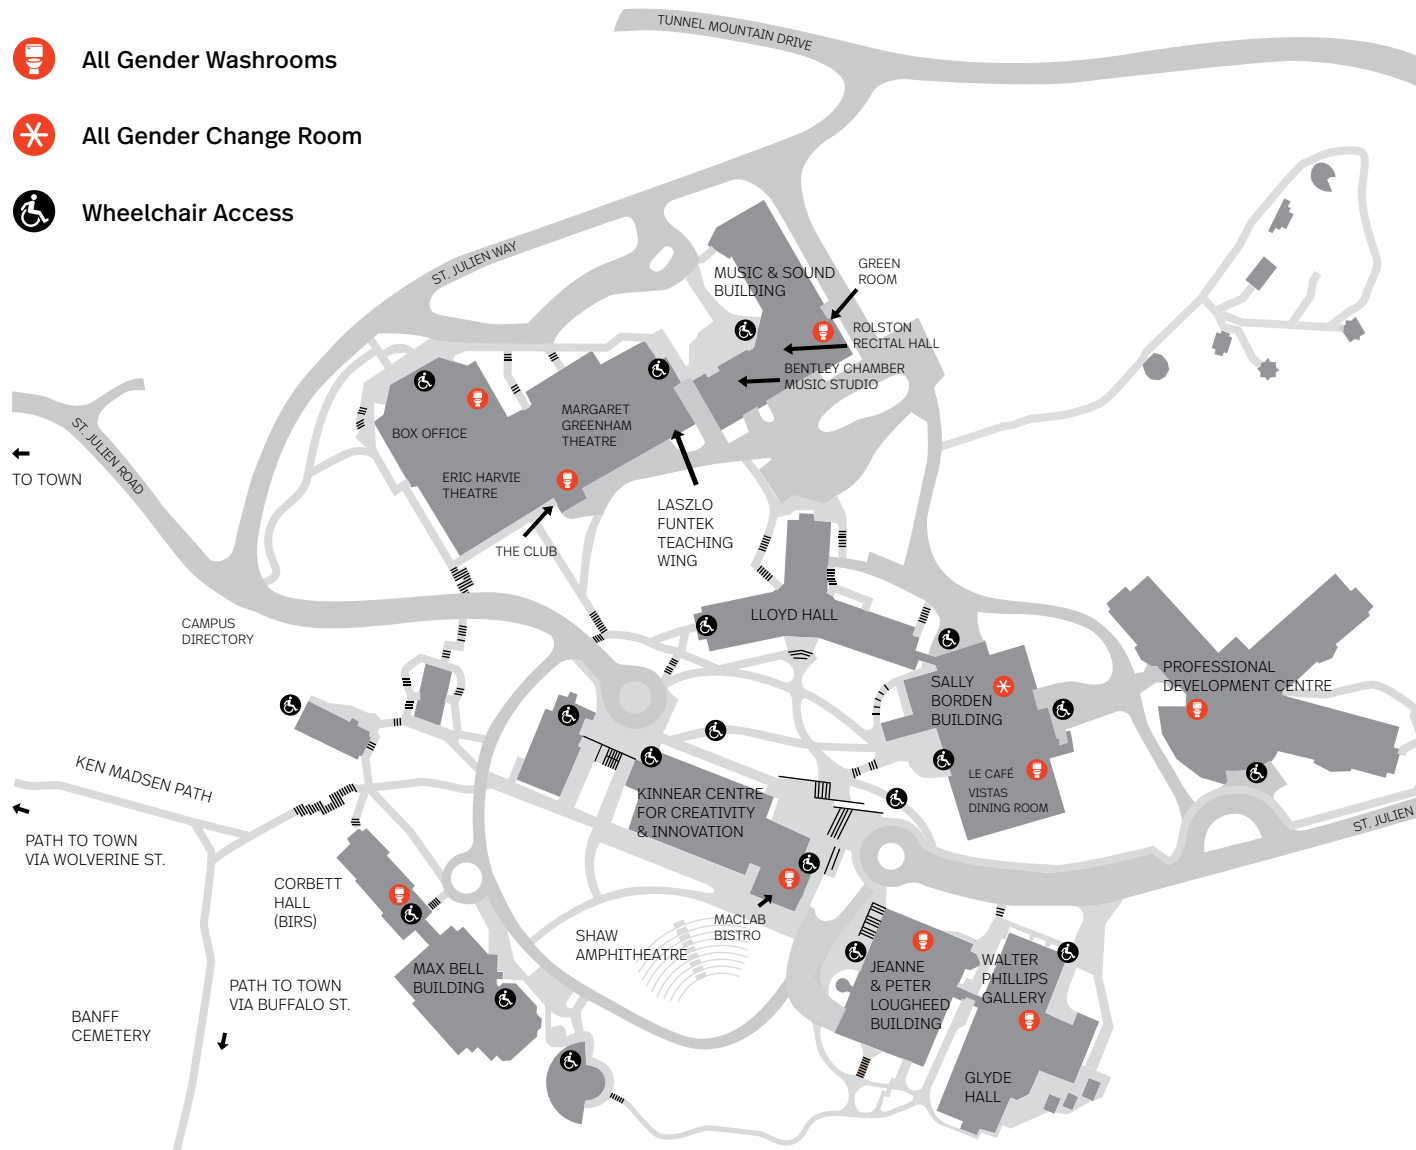

All Gender Washrooms + Change Room

-  All Gender Washrooms
-  All Gender Change Room
-  Wheelchair Access

Walter Phillips Gallery/Glyde Hall
Main Floor

Jeanne and Peter Lougheed
3rd Floor

Professional Development Centre
2nd Floor + 3rd Floor

Sally Borden Building
Main Floor

Kinnear Centre
MacLab

**Corbett Hall/accessible from
Max Bell Building passway**
Basement

Eric Harvie Theatre
Main Floor + The Club

Music and Sound Building
Rolston Green Room

Sally Borden Building
Main Floor