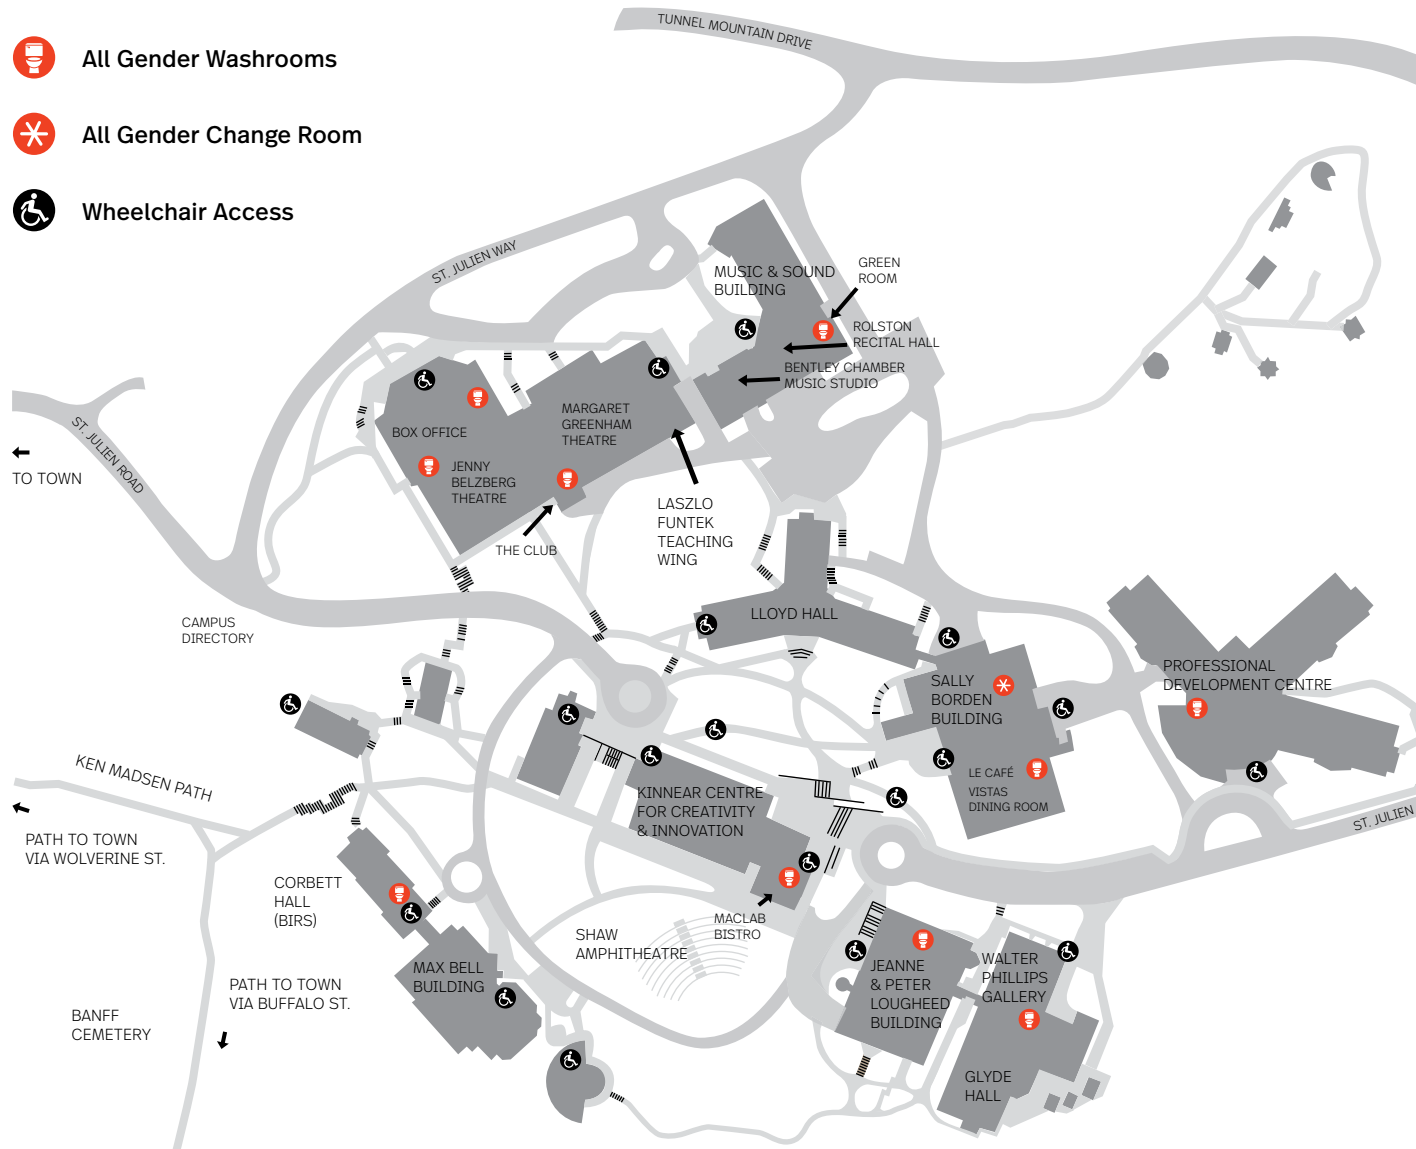

All Gender Washrooms + Change Room

-  All Gender Washrooms
-  All Gender Change Room
-  Wheelchair Access

Walter Phillips Gallery/Glyde Hall
Main Floor

Jeanne and Peter Lougheed
3rd Floor

Professional Development Centre
2nd Floor + 3rd Floor

Sally Borden Building
Main Floor

Kinnear Centre
MacLab

**Corbett Hall/accessible from
Max Bell Building passway**
Basement

Jenny Belzberg Theatre
Main Floor + The Club

Music and Sound Building
Rolston Green Room

Sally Borden Building
Main Floor