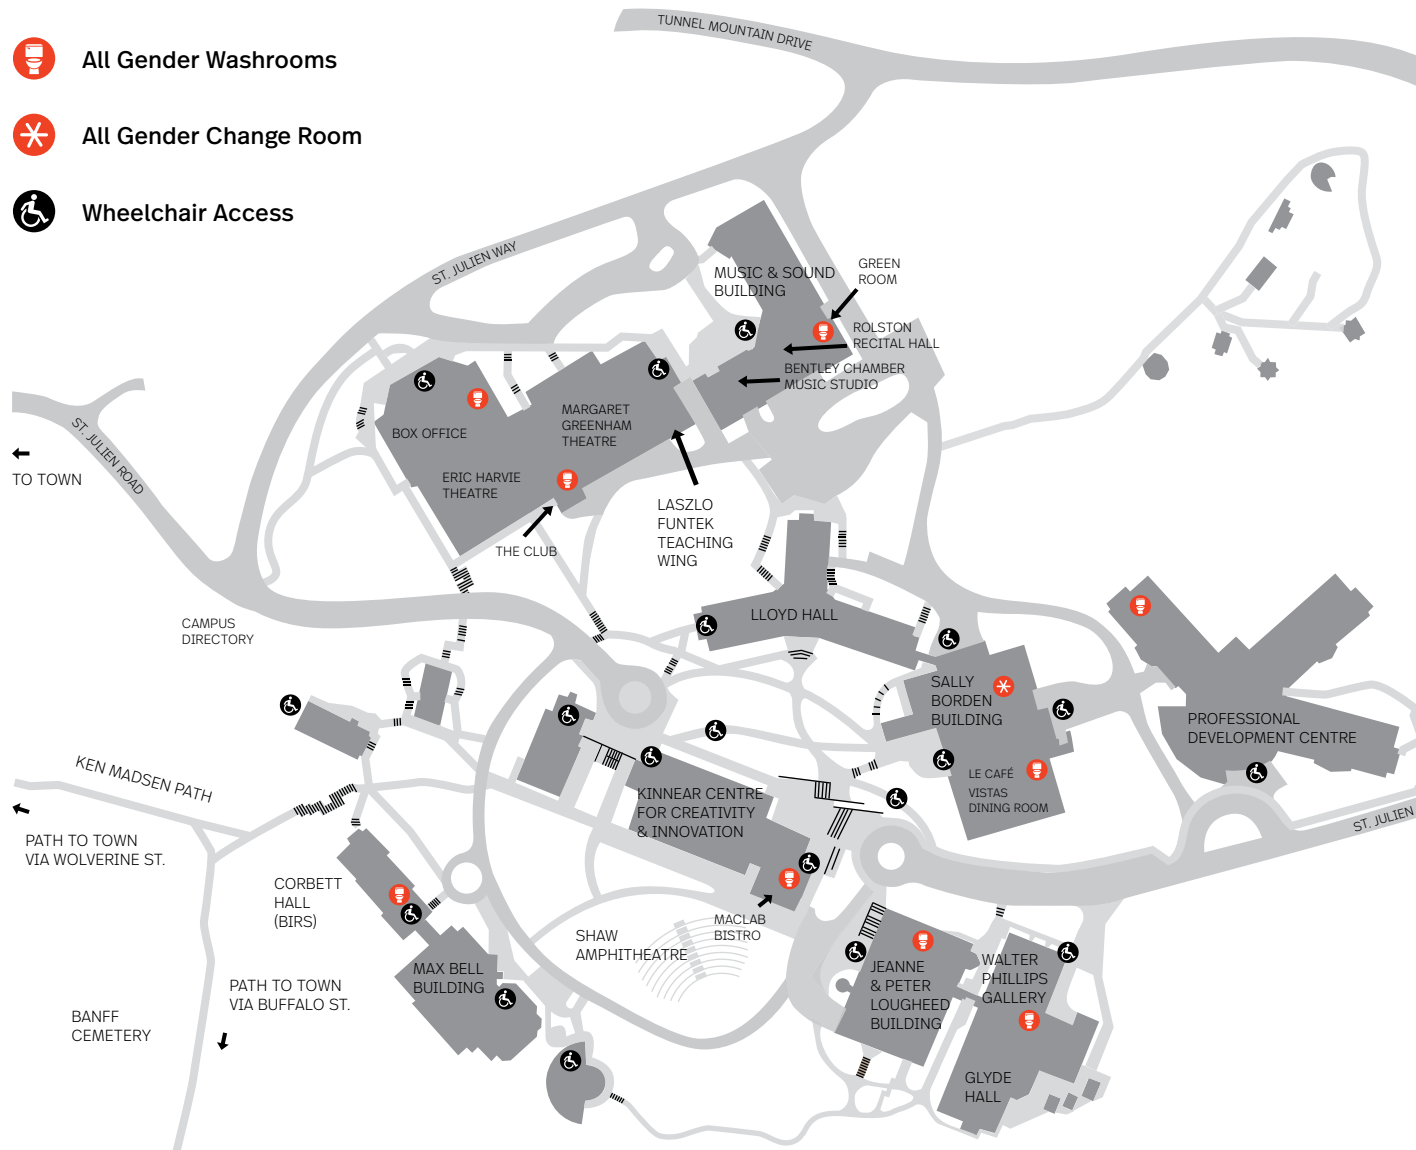

# All Gender Washrooms + Change Room

-  All Gender Washrooms
-  All Gender Change Room
-  Wheelchair Access

**Walter Phillips Gallery/Glyde Hall**  
Main Floor

**Jeanne and Peter Lougheed**  
3<sup>rd</sup> Floor

**Professional Development Centre**  
2<sup>nd</sup> Floor + 3<sup>rd</sup> Floor

**Sally Borden Building**  
Main Floor

**Kinnear Centre**  
MacLab

**Corbett Hall/accessible from  
Max Bell Building passway**  
Basement

**Eric Harvie Theatre**  
Main Floor + The Club

**Music and Sound Building**  
Rolston Green Room

**Sally Borden Building**  
Main Floor