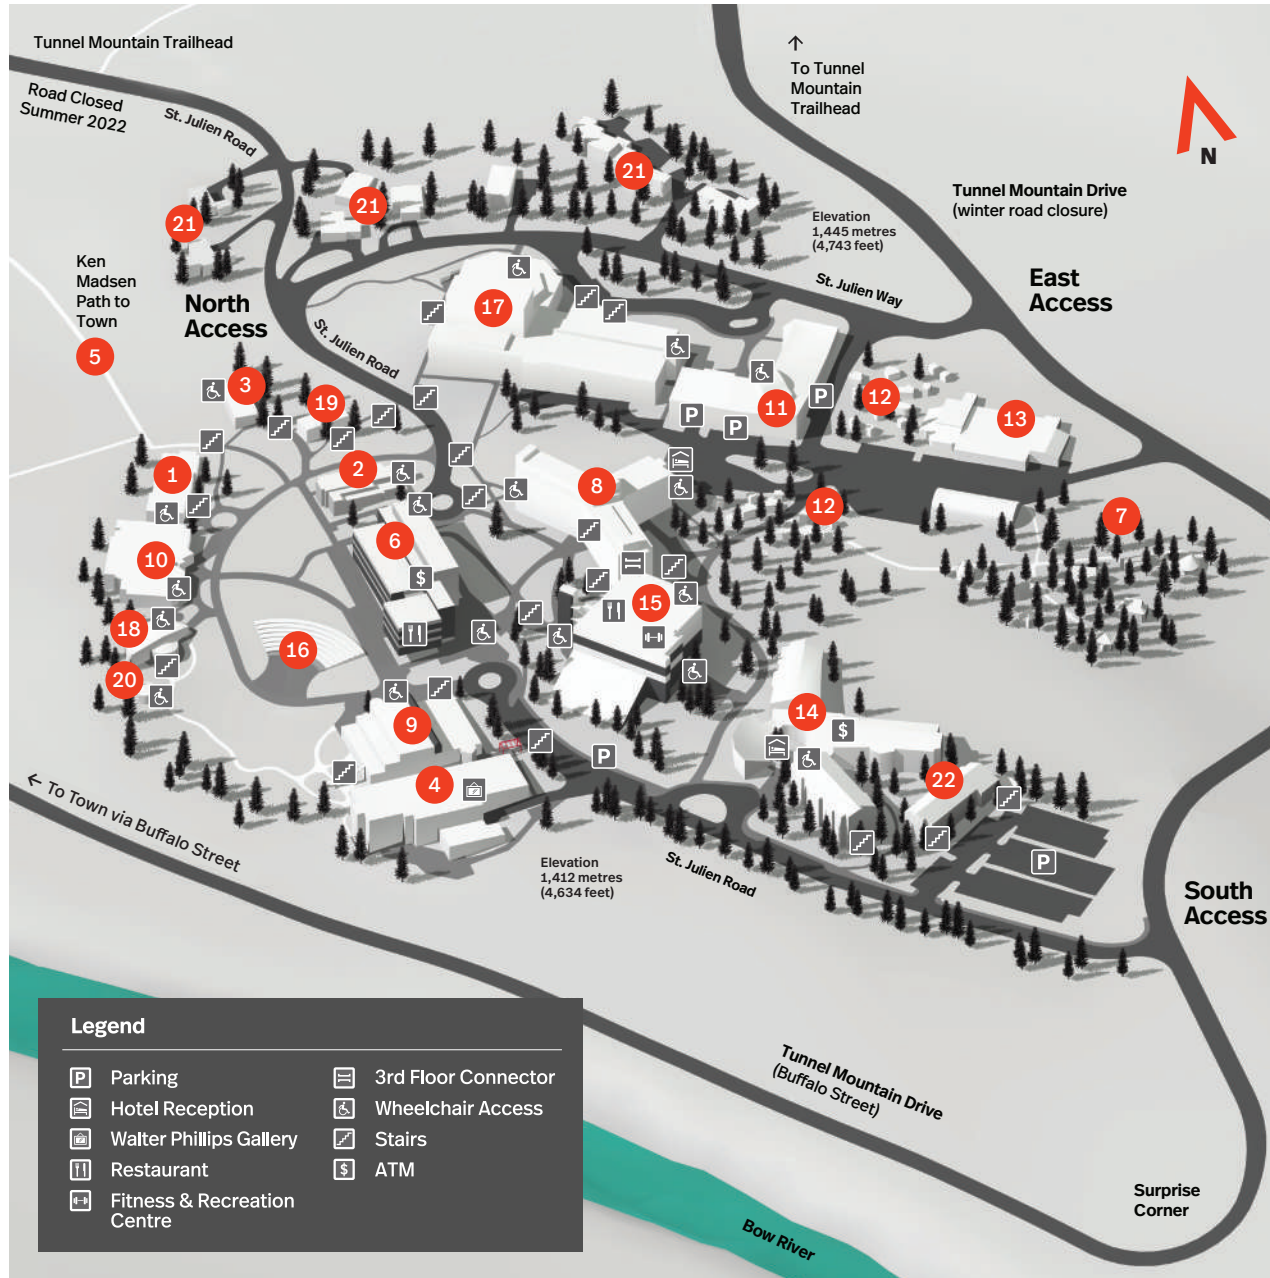

Getting To Banff Centre

Directions

- Take the Banff Avenue Exit from the Trans Canada Hwy 1
 - If you are coming from Calgary turn left at the stop sign
 - If you are coming from the West (British Columbia or Lake Louise) exit to the right and continue right.
- Stay on this road (Banff Avenue) until you reach the 5th set of lights (Buffalo Street intersection with Banff Central Park and CIBC bank).
- Turn left. Follow this road uphill.

To Parkade

- Take the third left turn past the viewpoint of the Banff Springs Hotel (Surprise Corner).
- Take the next left. As you enter campus, you will find two levels of underground parking to your right.

Getting Around Campus

banffcentre.ca | 403.762.6100

- 1 Corbett Hall**
- 2 Donald Cameron Centre**
Administration Offices
- 3 Farrally Hall**
- 4 Glyde Hall**
Walter Phillips Gallery
- 5 Ken Madsen Path to Banff Townsite**
- 6 Kinnear Centre for Creativity & Innovation**
Maclab Bistro
Meeting Rooms & Banquets
Paul D. Fleck Library & Archives
- 7 Leighton Artists Studios**
- 8 Lloyd Hall**
Hotel Reception
- 9 Jeanne & Peter Lougheed Building**
- 10 Max Bell Building**
- 11 Music Building**
Bentley Chamber Music Studio
Rolston Recital Hall
- 12 Music Huts**
- 13 Physical Facilities Building**
Print Shop
Shipping & Receiving
- 14 Professional Development Centre**
Hotel Reception
- 15 Sally Borden Building**
Fitness & Recreation Centre
Participant Resources
Three Ravens Restaurant **Temporarily Closed**
Vistas Dining Room
- 16 Shaw Amphitheatre**
- 17 Theatre Complex**
Box Office
Jenny Belzberg Theatre
Laszlo Funtek Teaching Wing
Margaret Greenham Theatre
The Club
- 18 TransCanada PipeLines Pavilion**
Banff International Research Station
- 19 Vinci Hall**
- 20 Yurt**
- 21 Staff Housing**
- 22 Staff Housing**
Becker Hall