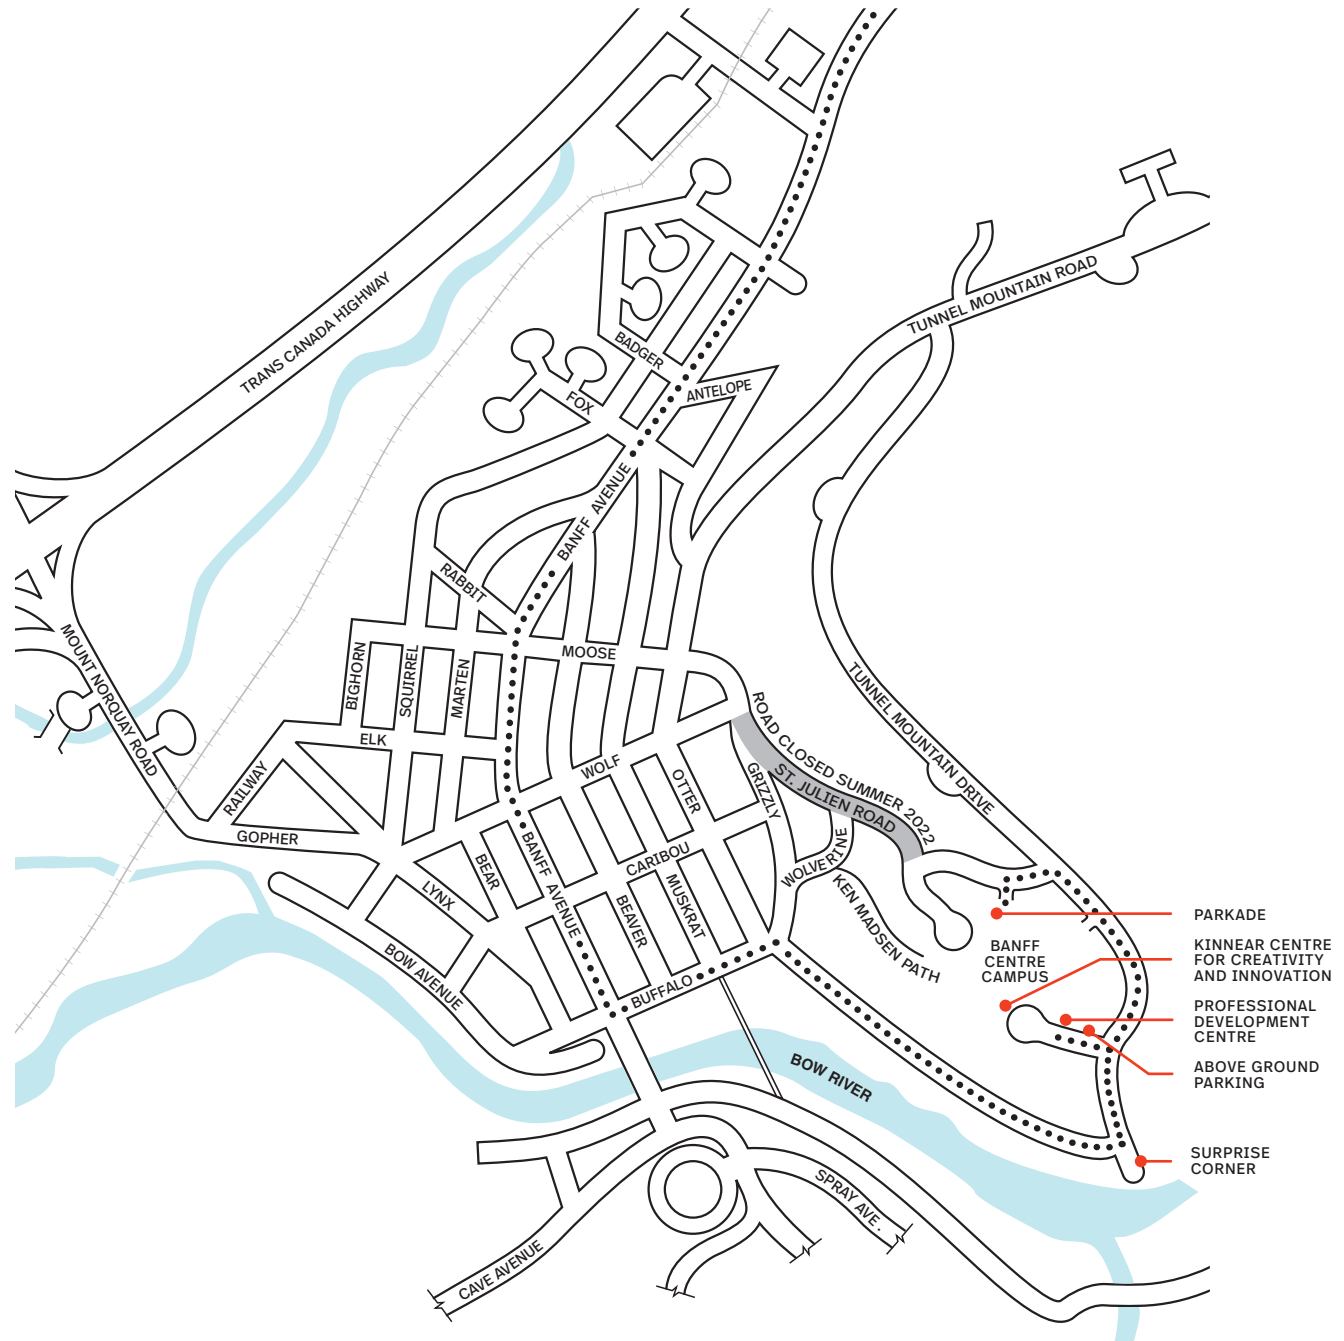

Getting To Banff Centre

Directions

- Take the Banff Avenue Exit from the Trans Canada Hwy 1
 - If you are coming from Calgary turn left at the stop sign
 - If you are coming from the West (British Columbia or Lake Louise) exit to the right and continue right.
- Stay on this road (Banff Avenue) until you reach the 5th set of lights (Buffalo Street intersection with Banff Central Park and CIBC bank).
- Turn left. Follow this road uphill.

To Professional Development Centre and Above Ground Parking

- Take the first left turn past the viewpoint of the Banff Springs Hotel (Surprise Corner).
- 24-hour above ground parking will be on the right-hand side.
- The Professional Development Centre (Check-in for accommodation) will be on the right-hand side after the parking lot.
- Kinnear Centre is the 3-story gray building at the end of the road

To Parkade

- Take the third left turn past the viewpoint of the Banff Springs Hotel (Surprise Corner).
- Take the next left. As you enter campus, you will find two levels of underground parking to your right.