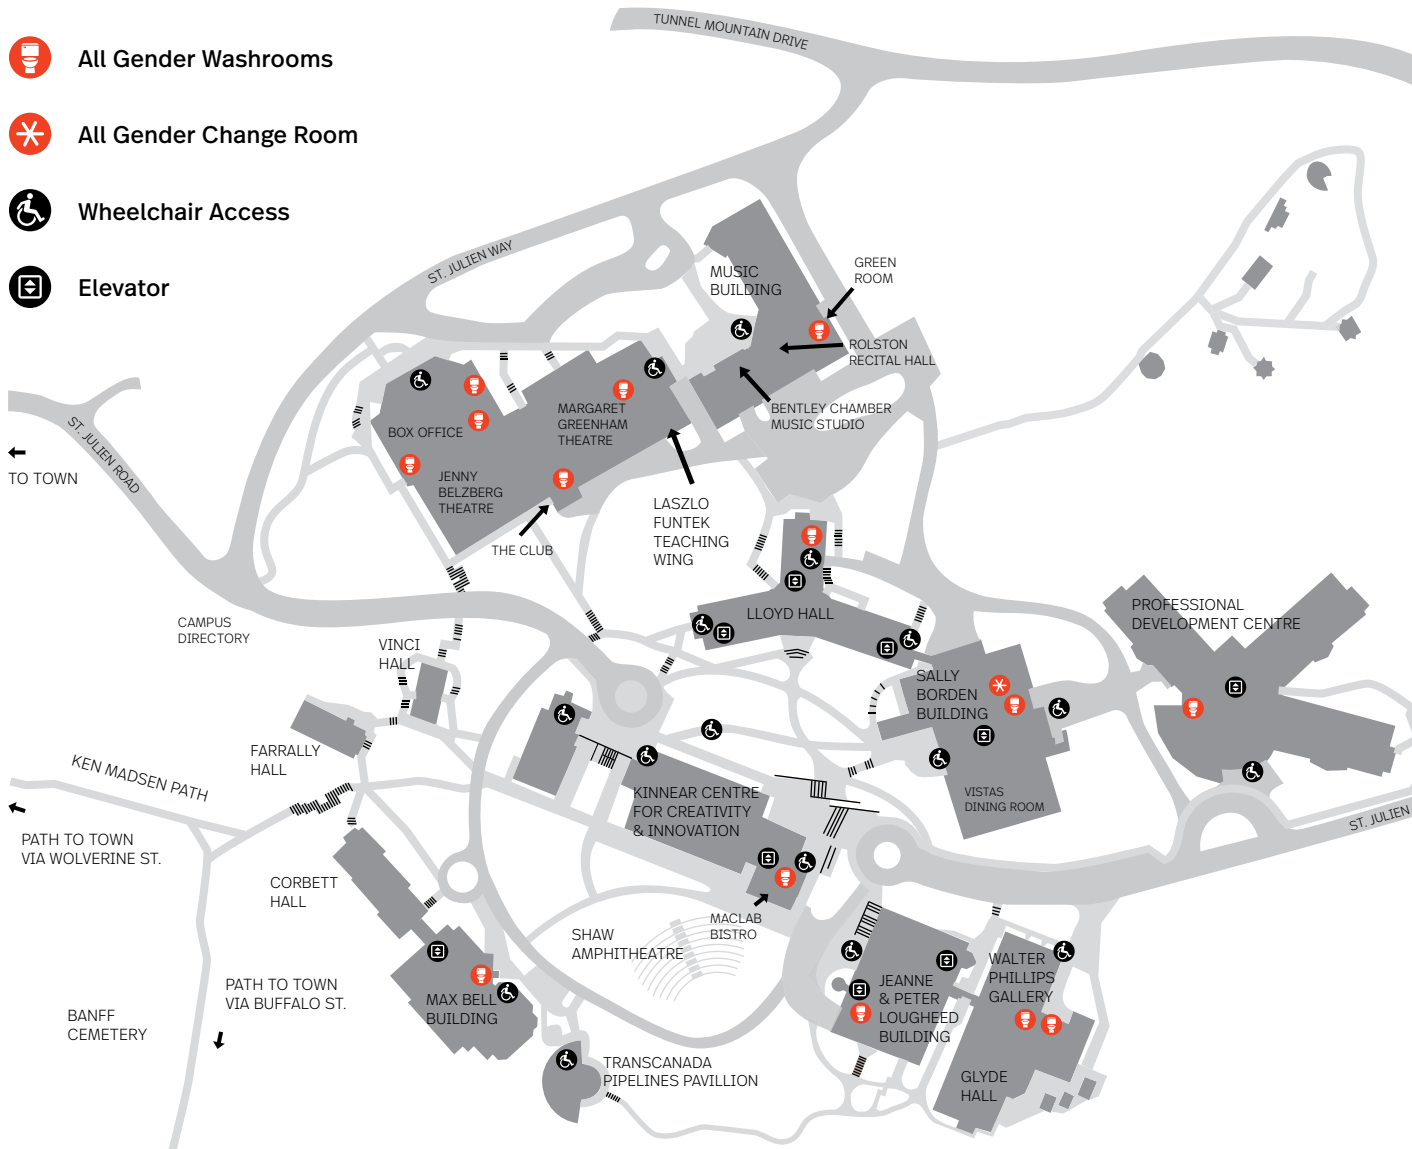

All Gender Washrooms + Wheelchair Access

-  All Gender Washrooms
-  All Gender Change Room
-  Wheelchair Access
-  Elevator

Walter Phillips Gallery/Glyde Hall
Main Floor+ 3rd Floor

Jeanne and Peter Loughheed Building
3rd Floor

Professional Development Centre
2nd Floor + 3rd Floor

Sally Borden Building
Main Floor

Kinnear Centre
Maclab

Jenny Belzberg Theatre
Main Floor + 1st Floor + The Club

Music Building
Rolston Green Room

Laszlo Funtek
2nd Floor

Max Bell Building
Basement

Sally Borden Building
Main Floor