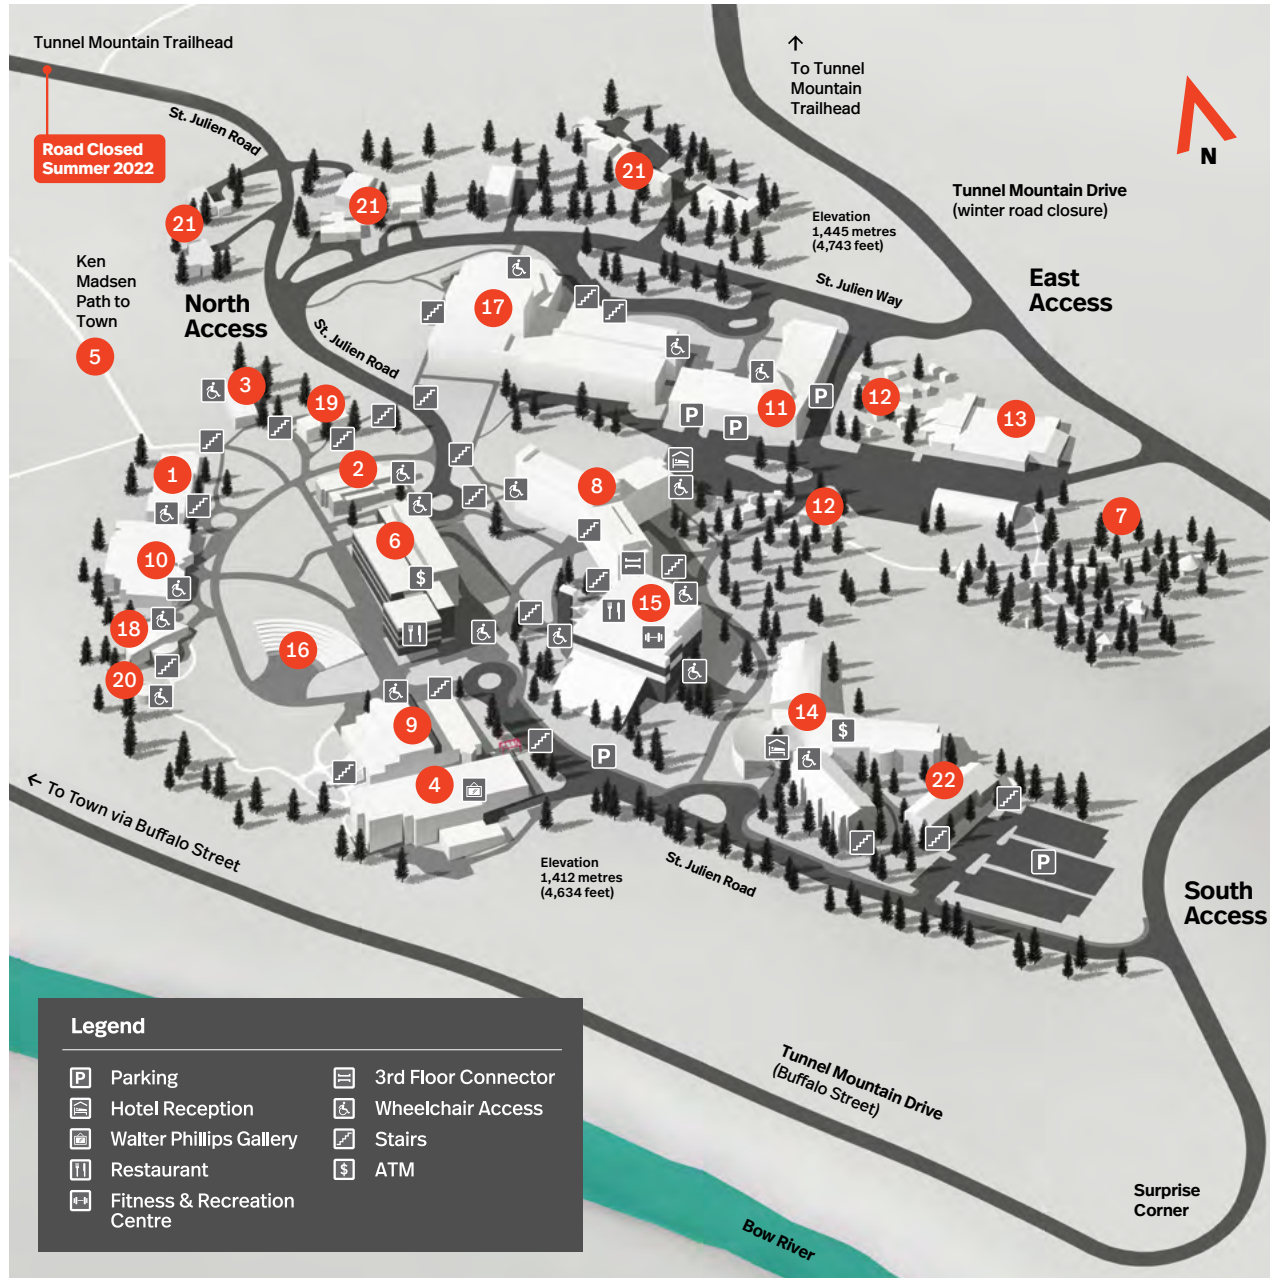

Getting Around Campus

banffcentre.ca | 403.762.6100

- 1 Corbett Hall**
- 2 Donald Cameron Centre**
Administration Offices
- 3 Farrally Hall**
- 4 Glyde Hall**
Walter Phillips Gallery
- 5 Ken Madsen Path to Banff Townsite**
- 6 Kinnear Centre for Creativity & Innovation**
Maclab Bistro
Meeting Rooms & Banquets
Paul D. Fleck Library & Archives
- 7 Leighton Artists Studios**
- 8 Lloyd Hall**
Hotel Reception
- 9 Jeanne & Peter Lougheed Building**
- 10 Max Bell Building**
- 11 Music Building**
Bentley Chamber Music Studio
Rolston Recital Hall
- 12 Music Huts**
- 13 Physical Facilities Building**
Print Shop
Shipping & Receiving
- 14 Professional Development Centre**
Hotel Reception
- 15 Sally Borden Building**
Fitness & Recreation Centre
Participant Resources
Three Ravens Restaurant **Temporarily Closed**
Vistas Dining Room
- 16 Shaw Amphitheatre**
- 17 Theatre Complex**
Box Office
Jenny Belzberg Theatre
Laszlo Funtek Teaching Wing
Margaret Greenham Theatre
The Club
- 18 TransCanada PipeLines Pavilion**
Banff International Research Station
- 19 Vinci Hall**
- 20 Yurt**
- 21 Staff Housing**
- 22 Staff Housing**
Becker Hall