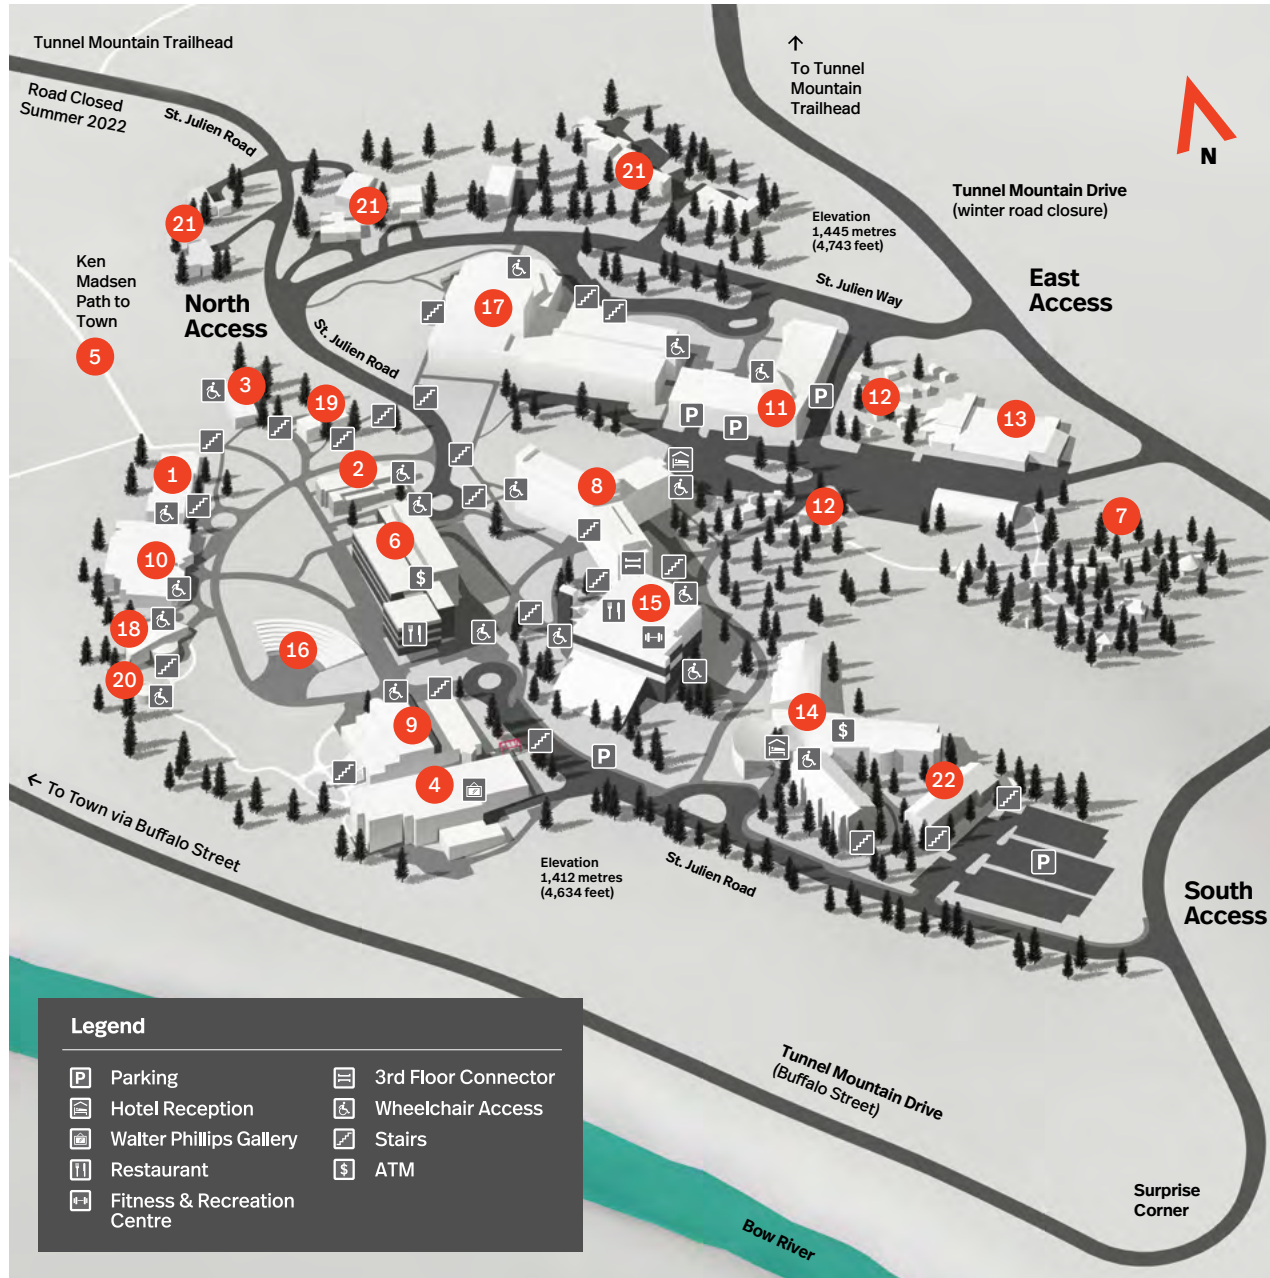

Getting To Banff Centre

Directions

- Take the Banff Avenue Exit from the Trans Canada Hwy 1
 - If you are coming from Calgary turn left at the stop sign
 - If you are coming from the West (British Columbia or Lake Louise) exit to the right and continue right.
- Stay on this road (Banff Avenue) until you reach the 3rd set of lights (Wolf Street intersection) and turn left onto Wolf Street.
- At the stop sign turn right onto Beaver Street.
- Turn left onto Buffalo Street. Follow this road uphill.

To Parkade

- Take the third left turn past the viewpoint of the Banff Springs Hotel (Surprise Corner).
- Take the next left. As you enter campus, you will find two levels of underground parking to your right.

Getting Around Campus

banffcentre.ca | 403.762.6100

- 1 Corbett Hall**
- 2 Donald Cameron Centre**
Administration Offices
- 3 Farrally Hall**
- 4 Glyde Hall**
Walter Phillips Gallery
- 5 Ken Madsen Path to Banff Townsite**
- 6 Kinnear Centre for Creativity & Innovation**
Maclab Bistro
Meeting Rooms & Banquets
Paul D. Fleck Library & Archives
- 7 Leighton Artists Studios**
- 8 Lloyd Hall**
Hotel Reception
- 9 Jeanne & Peter Lougheed Building**
- 10 Max Bell Building**
- 11 Music Building**
Bentley Chamber Music Studio
Rolston Recital Hall
- 12 Music Huts**
- 13 Physical Facilities Building**
Print Shop
Shipping & Receiving
- 14 Professional Development Centre**
Hotel Reception
- 15 Sally Borden Building**
Fitness & Recreation Centre
Participant Resources
Three Ravens Restaurant **Temporarily Closed**
Vistas Dining Room
- 16 Shaw Amphitheatre**
- 17 Theatre Complex**
Box Office
Jenny Belzberg Theatre
Laszlo Funtek Teaching Wing
Margaret Greenham Theatre
The Club
- 18 TransCanada PipeLines Pavilion**
Banff International Research Station
- 19 Vinci Hall**
- 20 Yurt**
- 21 Staff Housing**
- 22 Staff Housing**
Becker Hall