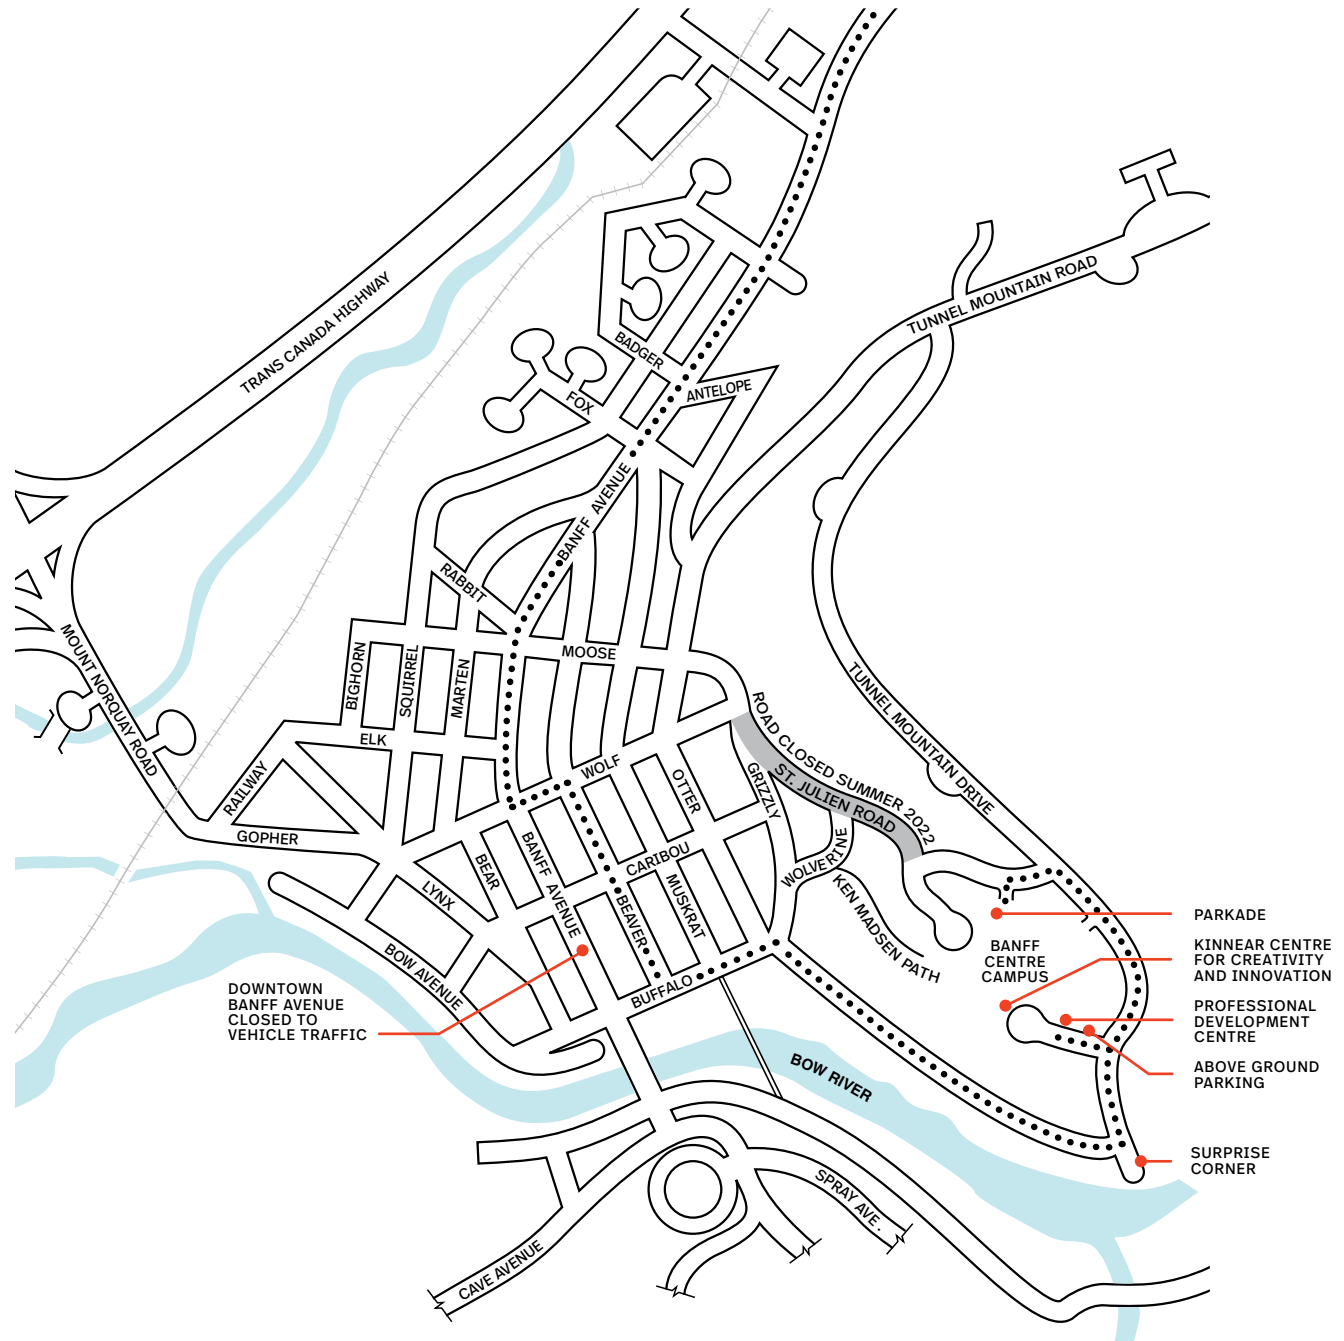

Getting To Banff Centre

Directions

- Take the Banff Avenue Exit from the Trans Canada Hwy 1
 - If you are coming from Calgary turn left at the stop sign
 - If you are coming from the West (British Columbia or Lake Louise) exit to the right and continue right.
- Stay on this road (Banff Avenue) until you reach the 3rd set of lights (Wolf Street intersection) and turn left onto Wolf Street.
- At the stop sign turn right onto Beaver Street.
- Turn left onto Buffalo Street. Follow this road uphill.

To Professional Development Centre and Above Ground Parking

- Take the first left turn past the viewpoint of the Banff Springs Hotel (Surprise Corner).
- 24-hour above ground parking will be on the right-hand side.
- The Professional Development Centre (Check-in for accommodation) will be on the right-hand side after the parking lot.
- Kinnear Centre is the 3-story gray building at the end of the road.

To Parkade

- Take the third left turn past the viewpoint of the Banff Springs Hotel (Surprise Corner).
- Take the next left. As you enter campus, you will find two levels of underground parking to your right.